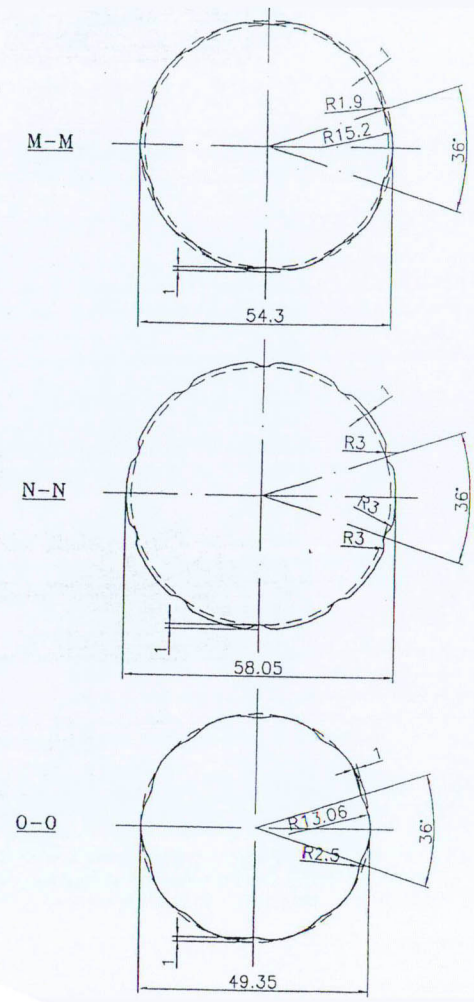

EMOSS: YEAR NO. 3.5HTx0.4DEEP
 MBOSS: MAJAN LOGO 5HTx8Wx0.4DEEP
 EMOSS: CAVITY NO. 3.5HTx0.4DEEP

WEIGHT	190 g
FILL PT.CAP	250 ml
BRIMFUL.CAP	263.6 ml
FINISH	26mm 655 Crown Finish