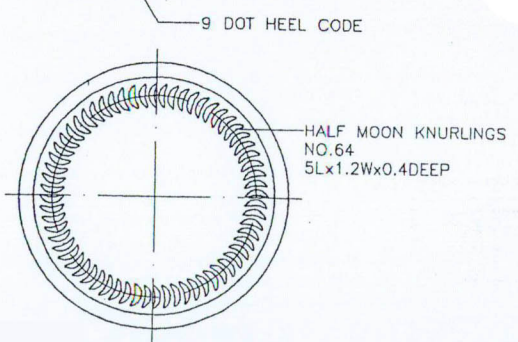

EMOSS: YEAR NO. 3.5HTx0.4DEEP
 MBOSS: MAJAN LOGO 5HTx8Wx0.4DEEP
 EMOSS: CAVITY NO. 3.5HTx0.4DEEP

WEIGHT	190 g
FILL PT.CAP	250 ml
BRIMFUL.CAP	263.6 ml
FINISH	26mm 655 Crown Finish