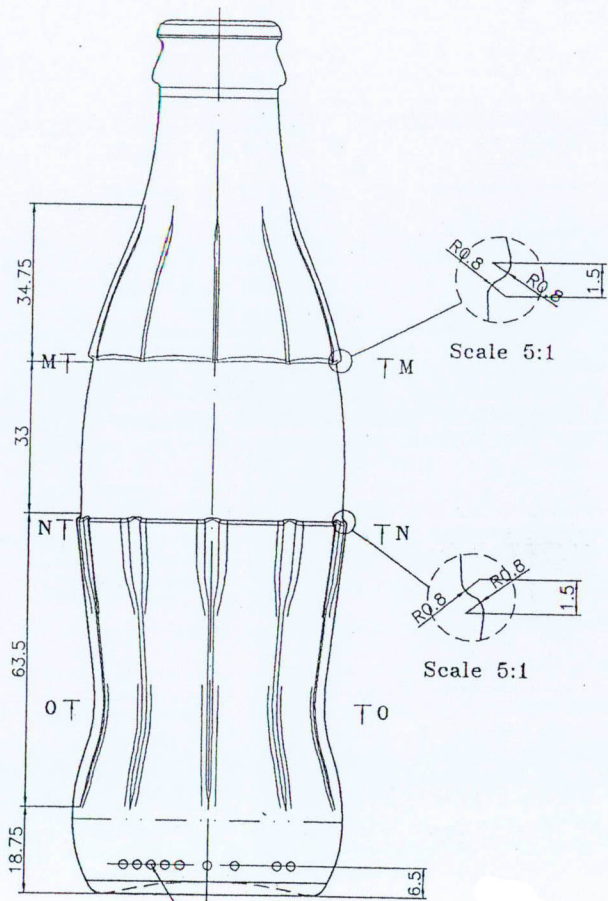

EMOSS: YEAR NO. 3.5HTx0.4DEEP
 MBOSS: MAJAN LOGO 5HTx8Wx0.4DEEP
 EMOSS: CAVITY NO. 3.5HTx0.4DEEP

WEIGHT	190 g
FILL PT.CAP	250 ml
BRIMFUL.CAP	263.6 ml
FINISH	26mm 655 Crown Finish