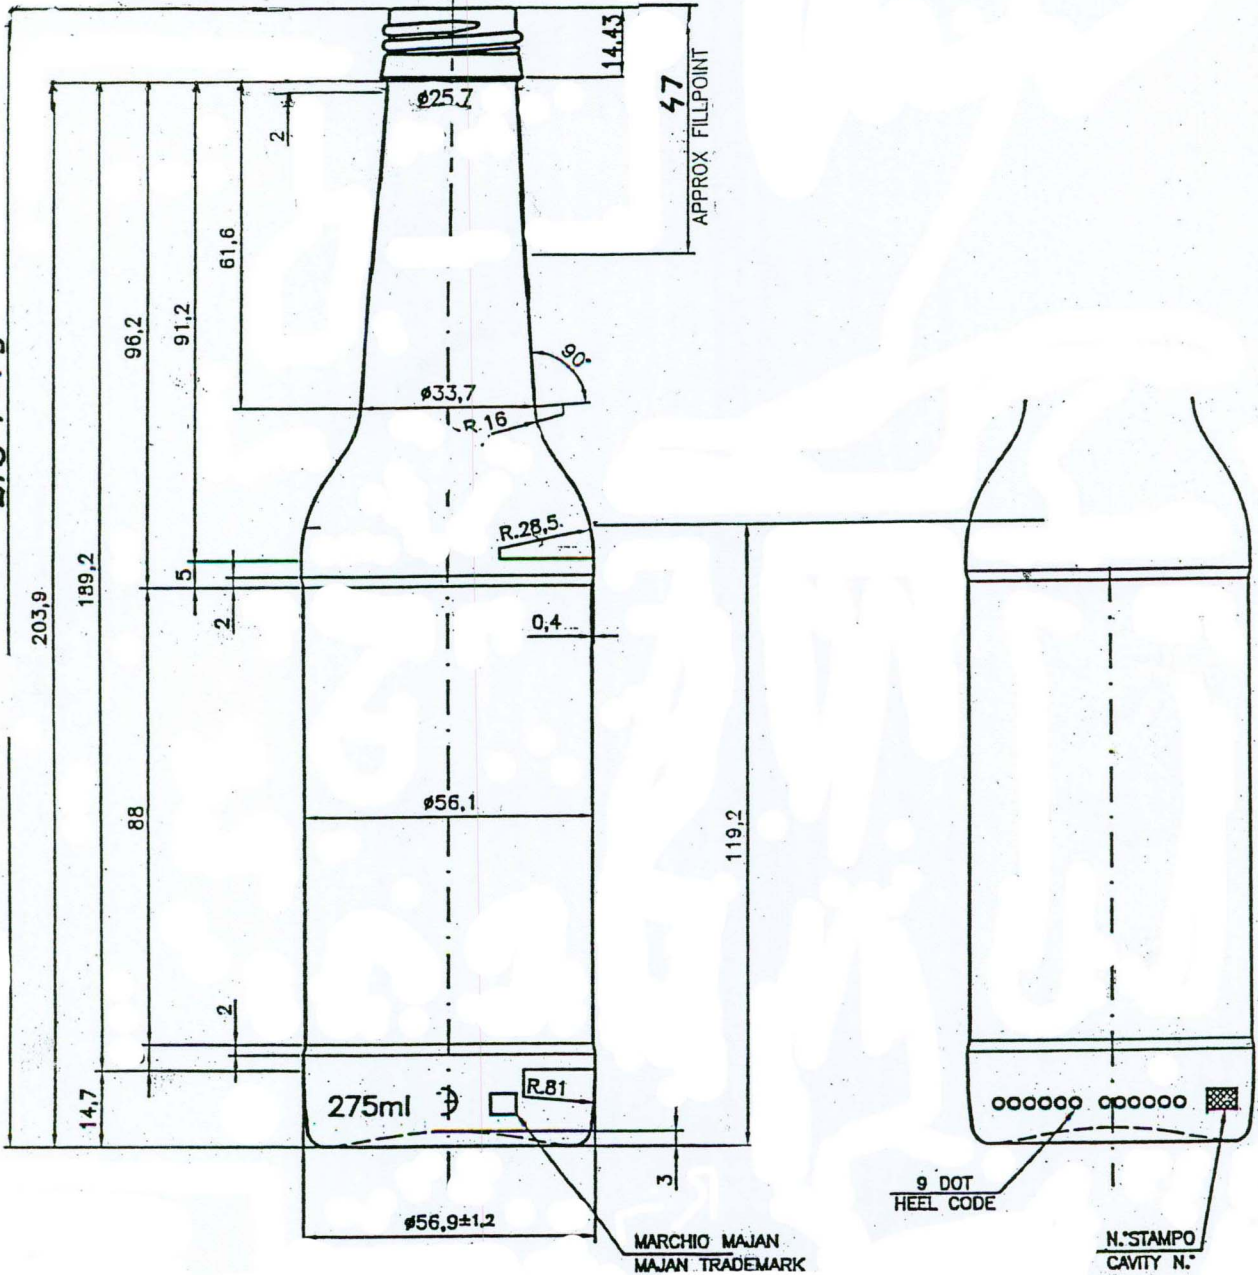

28-1650(GPF-14202)

218.4 ±1.5

Majan Glass Company S.O.A.G			
275 Beer Bottle			
WEIGHT	210 +/- 5 G	BRIMFUL	291 +/- 5ML
CAPACITY	275 +/- 5ML	FINISH	28mm 1650