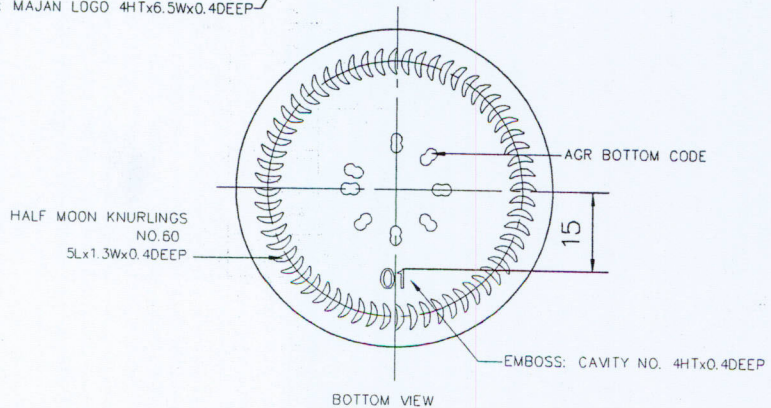

EMBOSS: MAJAN LOGO 4HTx6.5Wx0.4DEEP

300ML BARIO BOTTLE	
WEIGHT	215±7.5 gms
BRIMFUL CAPACITY	315±5ml
FILL POINT CAPACITY	300±5ml
FINISH TYPE	26-540 TWIST OFF
SCALE	DRAWING NUMBER:
t:1	B-300 BARIO-DH-B4